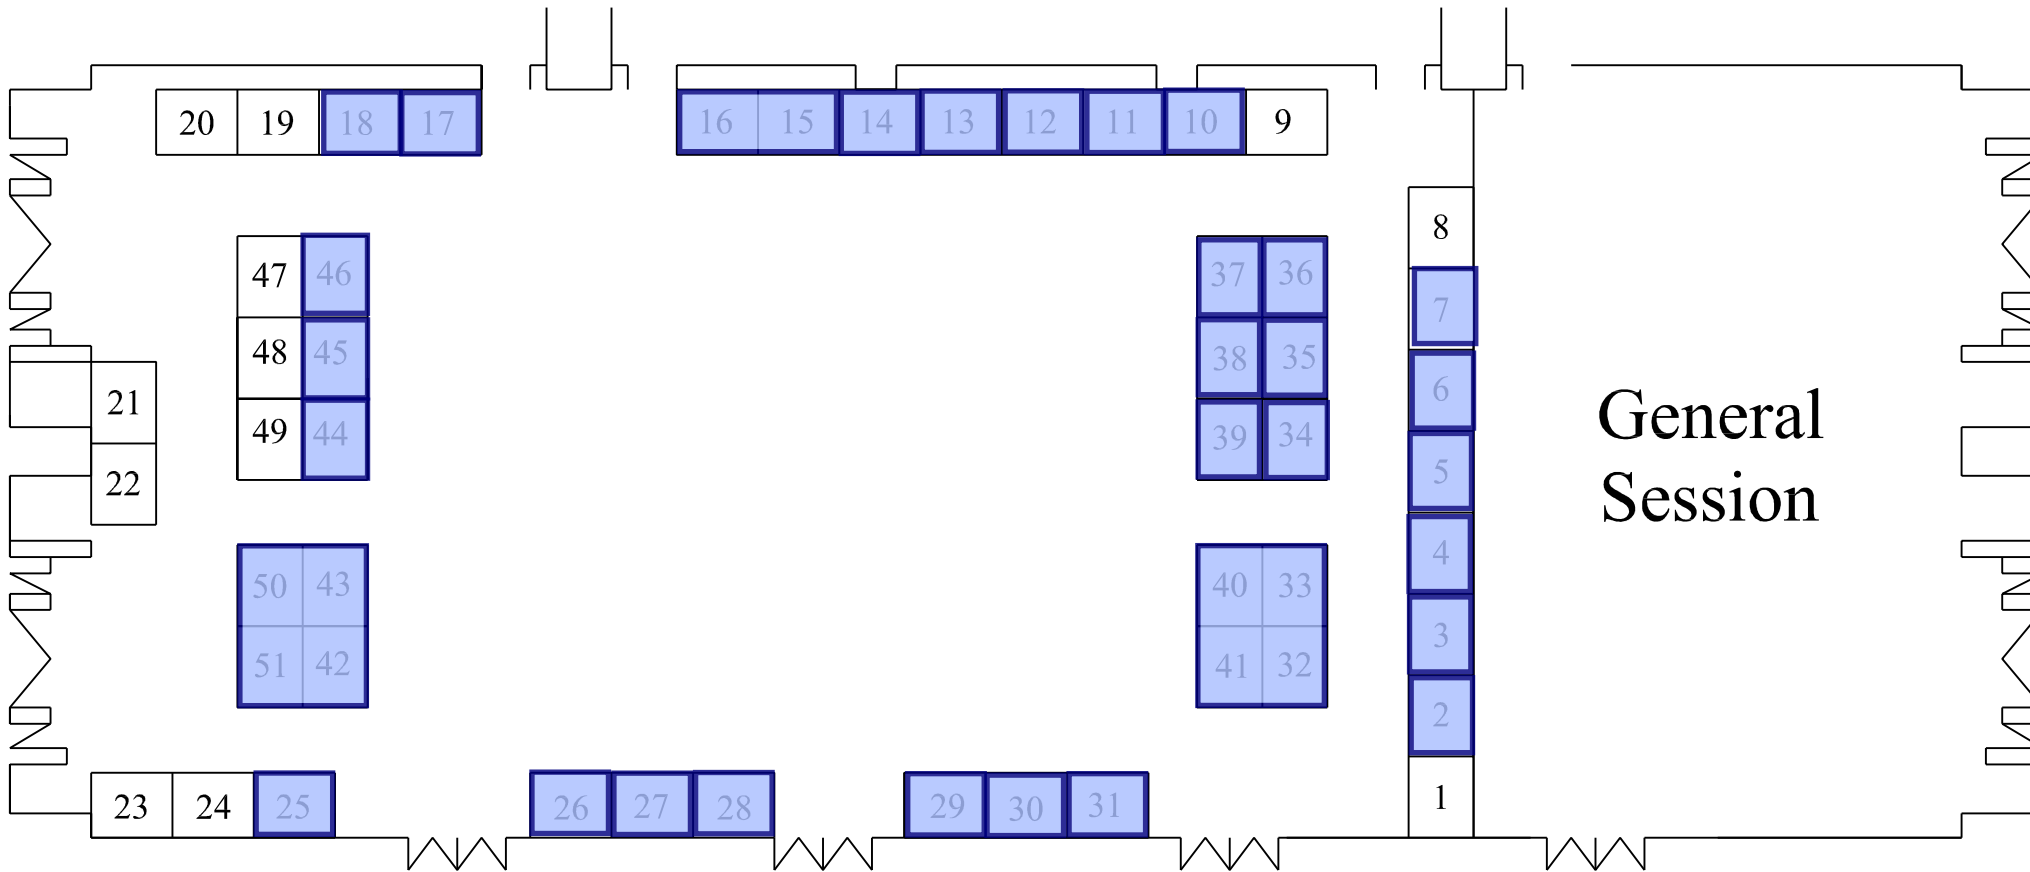

AASHTO GIS-T 2009 Symposium  
 Renaissance Oklahoma City Convention Center Hotel  
 Oklahoma City, Oklahoma  
 April 5 - 8, 2009

 - Reserved Booth

To Hotel  

To Presentation Sessions  

Updated: March 26, 2009